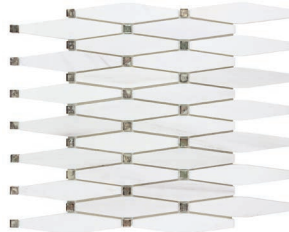

# MOSAICS | NATURAL STONE & GLASS

STYLE: Jolie Gold

SERIES: DELIA

STYLE: Limelight Silver

JOLIE GOLD

JOLIE SILVER

KALEIDOSCOPE GOLD

KALEIDOSCOPE SILVER

LIMELIGHT GOLD

LIMELIGHT SILVER

SYMMETRY GOLD

SYMMETRY SILVER

MOSAIC

SIZE	CHIP SIZE	THICKNESS	FINISH	GROUT TYPE	MATERIAL	MOUNT	SF / BX	PCS / BX	LBS / BX	SF / PL	LBS / PI	BOX / PL	INTERIOR		EXTERIOR		
													WALL	FLOOR	WALL	FLOOR	POOL
Jolie 12"x12"	Multi	3/8"	Polished	Unsanded	Natural Stone & Glass	Mesh	9.018	9	34.74	649.30	2501.28	72	x		x		
Kaleidoscope 9"x10.4"	Multi	3/8"	Polished	Unsanded	Natural Stone & Glass	Mesh	7.084	11	35.20	510.05	2534.40	72	x		x		
Limelight 11.7"x11.7"	Multi	3/8"	Polished	Unsanded	Natural Stone & Glass	Mesh	10.53	11	44.88	758.16	3231.36	72	x		x		
Symmetry 10.3"x11.7"	Multi	3/8"	Polished	Unsanded	Natural Stone & Glass	Mesh	8.51	10	34.20	612.72	2462.20	72	x		x		