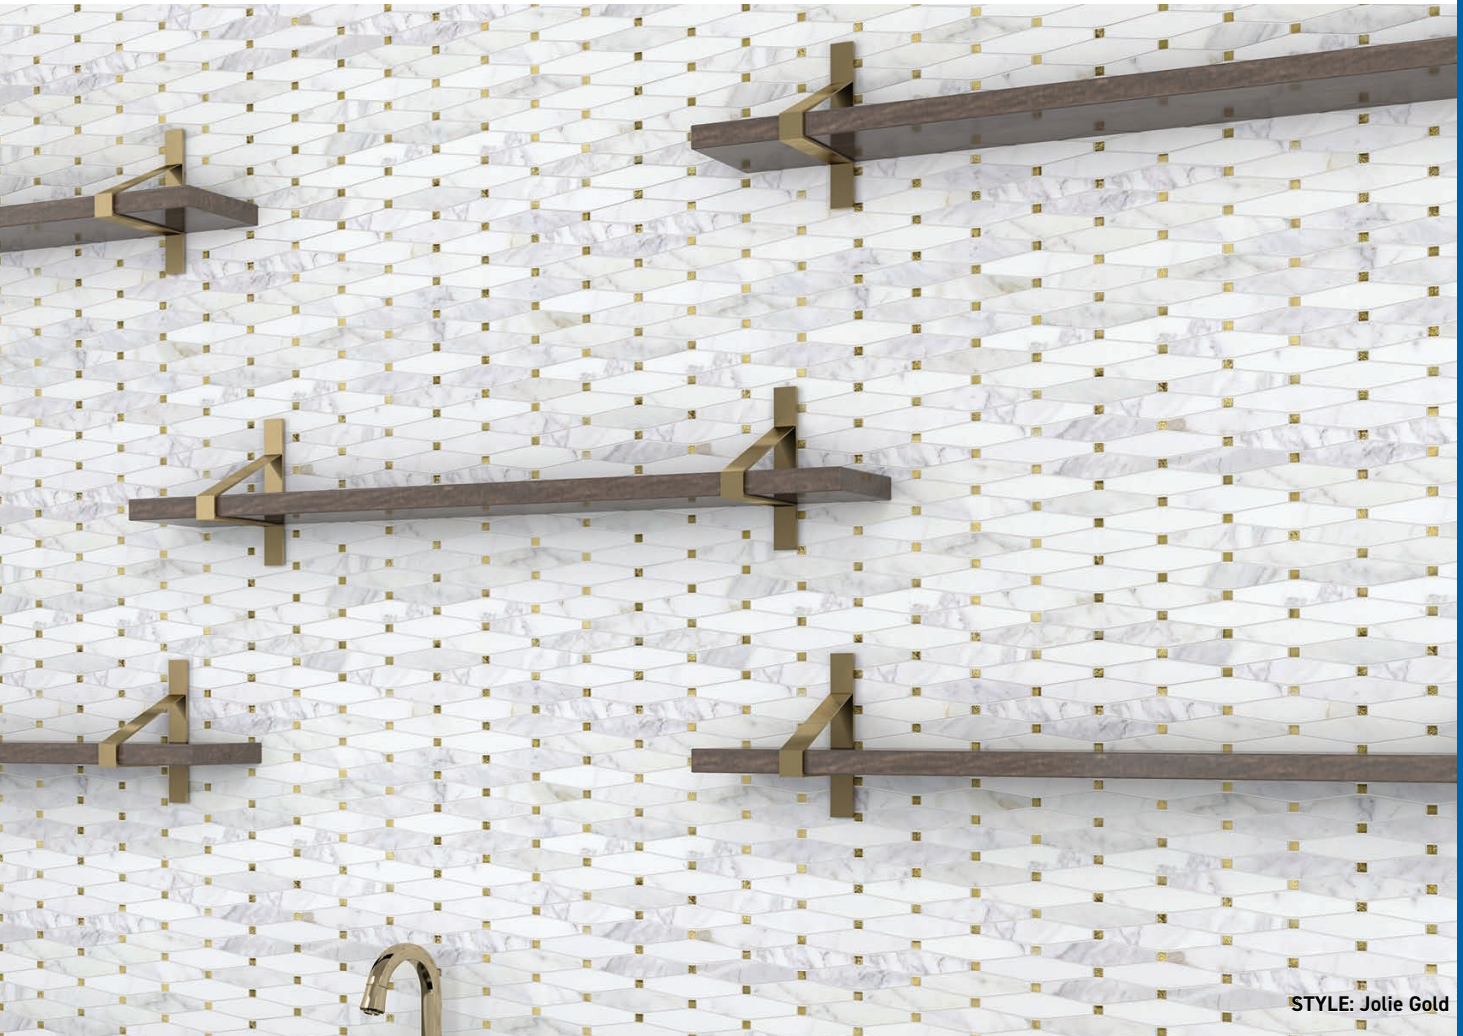

# MOSAICS | NATURAL STONE & GLASS

STYLE: Jolie Gold

SERIES: DELIA

STYLE: Limelight Silver

JOLIE GOLD

JOLIE SILVER

KALEIDOSCOPE GOLD

KALEIDOSCOPE SILVER

LIMELIGHT GOLD

LIMELIGHT SILVER

SYMMETRY GOLD

SYMMETRY SILVER

MOSAIC

SIZE	CHIP SIZE	THICKNESS	FINISH	GROUT TYPE	MATERIAL	MOUNT	SF / BX	PCS / BX	LBS / BX	SF / PL	LBS / PI	BOX / PL	INTERIOR		EXTERIOR		
													WALL	FLOOR	WALL	FLOOR	POOL
Jolie 12"x12"	Multi	3/8"	Polished	Unsanded	Natural Stone & Glass	Mesh	9.018	9	34.74	649.30	2501.28	72	x		x		
Kaleidoscope 9"x10.4"	Multi	3/8"	Polished	Unsanded	Natural Stone & Glass	Mesh	7.084	11	35.20	510.05	2534.40	72	x		x		
Limelight 11.7"x11.7"	Multi	3/8"	Polished	Unsanded	Natural Stone & Glass	Mesh	10.53	11	44.88	758.16	3231.36	72	x		x		
Symmetry 10.3"x11.7"	Multi	3/8"	Polished	Unsanded	Natural Stone & Glass	Mesh	8.51	10	34.20	612.72	2462.20	72	x		x		