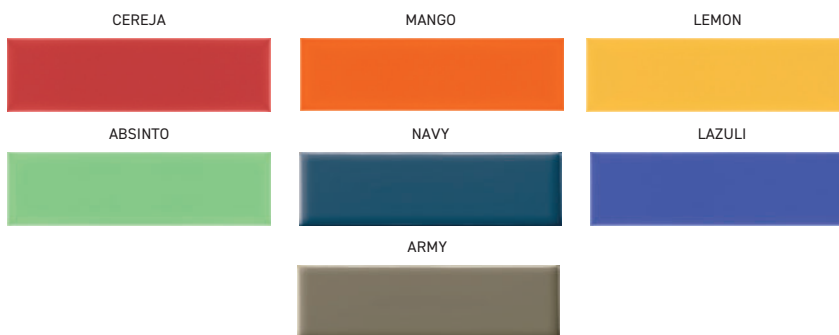

STYLES:

GLOSSY & MATTE

GLOSSY ONLY

STYLE: Light

STYLES:

GLOSSY & MATTE

GLOSSY ONLY

SIZE	THICKNESS	SF / BX	PCS / BX	LBS / BX	SF / PL	LBS / PL	BOX / PL	INTERIOR		EXTERIOR			EDGE	FINISH	D.C.O.F WET
								WALL	FLOOR	WALL	FLOOR	POOL			
3"x10"	3/16"	5.6	30	13.38	1,063.47	2,597.68	190	x					Non-Rectified	Matte/Glossy	≥0.42