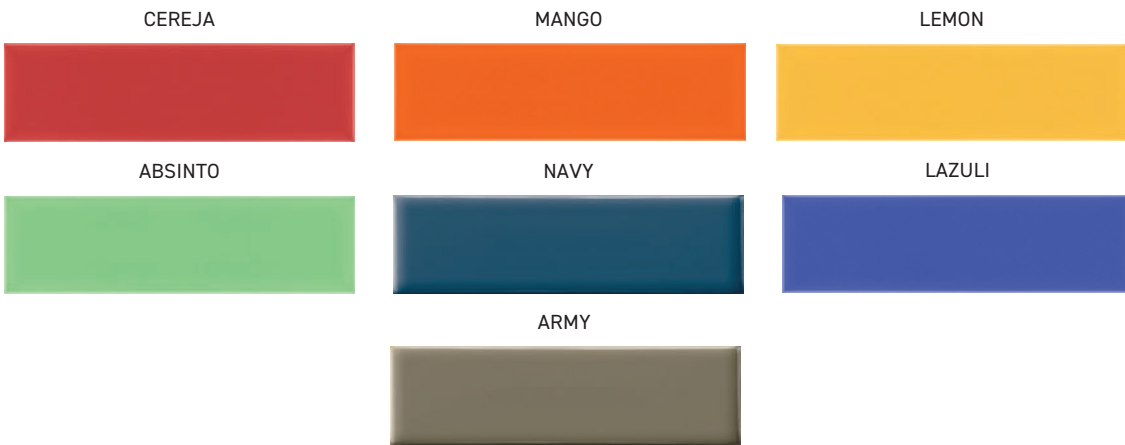

STYLES:

GLOSSY & MATTE

GLOSSY ONLY

STYLE: Light

STYLES:

GLOSSY & MATTE

GLOSSY ONLY

SIZE	THICKNESS	SF / BX	PCS / BX	LBS / BX	SF / PL	LBS / PL	BOX / PL	INTERIOR		EXTERIOR			EDGE	FINISH	D.C.O.F WET
								WALL	FLOOR	WALL	FLOOR	POOL			
3"x10"	3/16"	5.6	30	13.38	1,063.47	2,597.68	190	x					Non-Rectified	Matte/Glossy	≥0.42