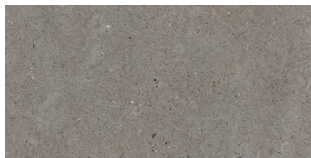

EVA
SERIES

EVA

FIELD

GREY

SAND

LIGHT

FIELD SIZE: 12"x24", 24"x24",
36"x36", 24"x48", 48"x48",
63"x63", 48"x110"*; **Deco:**
12"x39"*

**Not Available in Grey*

FINISH: *Matte, Anti-Slip*

(Anti-Slip Finish not available in Deco or in size 48"x110")

EDGE: *Rectified*

APPLICATION: *Wall, Floor*

(Floor application ONLY suitable for Interior and light traffic areas)

DECO

**Available in Light & Sand*

ARLES

PUY

MOSAICS

**Available in all colors, but Decos*

BLOCK

V

QRious? CHAT
WITH OUR TEAM!