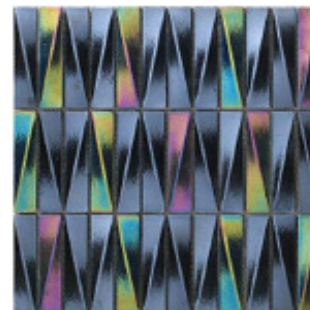

STYLE: French Quarter

STYLE: Lakeview

STYLES:

FRENCH QUARTER

GARDEN DISTRICT

ARTS DISTRICT

LAKEVIEW

TREME

ALGIERS

MOSAICS

TYPE	SIZE	FINISH	CHIP SIZE	MOUNT	PCS/BOX	GROUT TYPE	INTERIOR			EXTERIOR			MATERIAL
							WALL	FLOOR	WET AREA	WALL	FLOOR	POOL	
Mosaic	12"x12"	Glossy	1"x4"	Mesh	10	Sand	x		x	x		x	Glass

www.conceptsurfaces.com