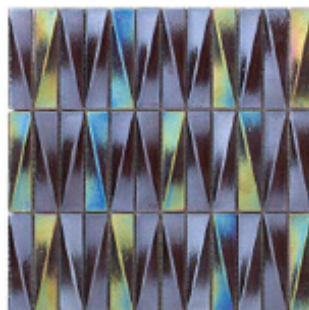

STYLE: French Quarter

STYLE: Lakeview

STYLES:

FRENCH QUARTER

GARDEN DISTRICT

ARTS DISTRICT

LAKEVIEW

TREME

ALGIERS

MOSAICS

TYPE	SIZE	FINISH	CHIP SIZE	MOUNT	PCS/BOX	GROUT TYPE	INTERIOR			EXTERIOR			MATERIAL
							WALL	FLOOR	WET AREA	WALL	FLOOR	POOL	
Mosaic	12"x12"	Glossy	1"x4"	Mesh	10	Sand	x		x	x		x	Glass

www.conceptsurfaces.com