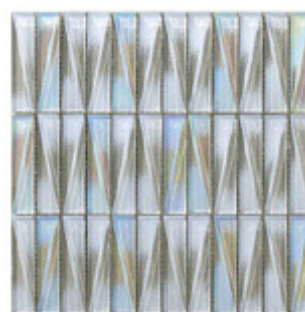

STYLE: French Quarter

STYLE: Lakeview

STYLES:

FRENCH QUARTER

GARDEN DISTRICT

ARTS DISTRICT

LAKEVIEW

TREME

ALGIERS

MOSAICS

TYPE	SIZE	FINISH	CHIP SIZE	MOUNT	PCS/BOX	GROUT TYPE	INTERIOR			EXTERIOR			MATERIAL
							WALL	FLOOR	WET AREA	WALL	FLOOR	POOL	
Mosaic	12"x12"	Glossy	1"x4"	Mesh	10	Sand	x		x	x		x	Glass

www.conceptsurfaces.com