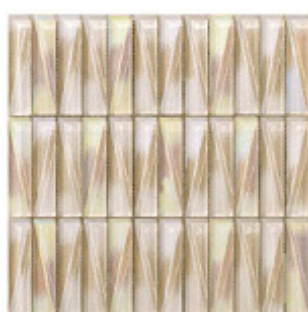

STYLE: French Quarter

STYLE: Lakeview

STYLES:

FRENCH QUARTER

GARDEN DISTRICT

ARTS DISTRICT

LAKEVIEW

TREME

ALGIERS

MOSAICS

TYPE	SIZE	FINISH	CHIP SIZE	MOUNT	PCS/BOX	GROUT TYPE	INTERIOR			EXTERIOR			MATERIAL
							WALL	FLOOR	WET AREA	WALL	FLOOR	POOL	
Mosaic	12"x12"	Glossy	1"x4"	Mesh	10	Sand	x		x	x		x	Glass

www.conceptsurfaces.com