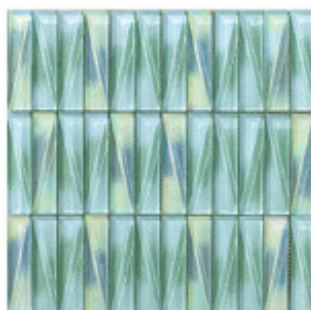

STYLE: French Quarter

STYLE: Lakeview

STYLES:

FRENCH QUARTER

GARDEN DISTRICT

ARTS DISTRICT

LAKEVIEW

TREME

ALGIERS

MOSAICS

TYPE	SIZE	FINISH	CHIP SIZE	MOUNT	PCS/BOX	GROUT TYPE	INTERIOR			EXTERIOR			MATERIAL
							WALL	FLOOR	WET AREA	WALL	FLOOR	POOL	
Mosaic	12"x12"	Glossy	1"x4"	Mesh	10	Sand	x		x	x		x	Glass

www.conceptsurfaces.com