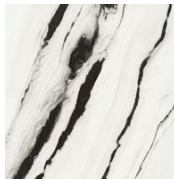

LEXI
SERIES

LEXI

FIELD

PANDA
WHITE

HELSINKI
WHITE

CALACATTA
MONT BLANC

FIELD SIZE: 12"x24", 24"x24", 24"x48", 48"x110" (not available in Helsinki White in Polished Finish)

BOOKMATCH SIZE: 63"x126" (Only available in Panda White)

MOSAIC SIZE: Mosaic Decor: 8"x14" mesh mount; Mosaic Allungato: 10"x12" mesh mount

FINISH: Matte, Polished, Mixed

EDGE: Rectified

APPLICATION: Wall, Floor

MOSAIC

**Available in all colors*

**Available in all colors*