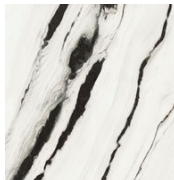

LEXI
SERIES

LEXI

FIELD

PANDA
WHITE

HELSINKI
WHITE

CALACATTA
MONT BLANC

FIELD SIZE: 12"x24", 24"x24", 24"x48", 48"x110" (not available in Helsinki White in Polished Finish)

BOOKMATCH SIZE: 63"x126" (Only available in Panda White)

MOSAIC SIZE: Mosaic Decor: 8"x14" mesh mount; Mosaic Allungato: 10"x12" mesh mount

FINISH: Matte, Polished, Mixed

EDGE: Rectified

APPLICATION: Wall, Floor

MOSAIC

**Available in all colors*

**Available in all colors*