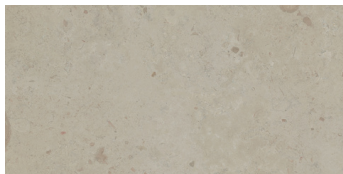

## FIELD

FIELD SIZE: 24"x48"

FINISH: *Matte*

EDGE: *Rectified*

APPLICATION: *Wall, Floor*

*Includes Full Series*

CHATEAU

SKYLINE