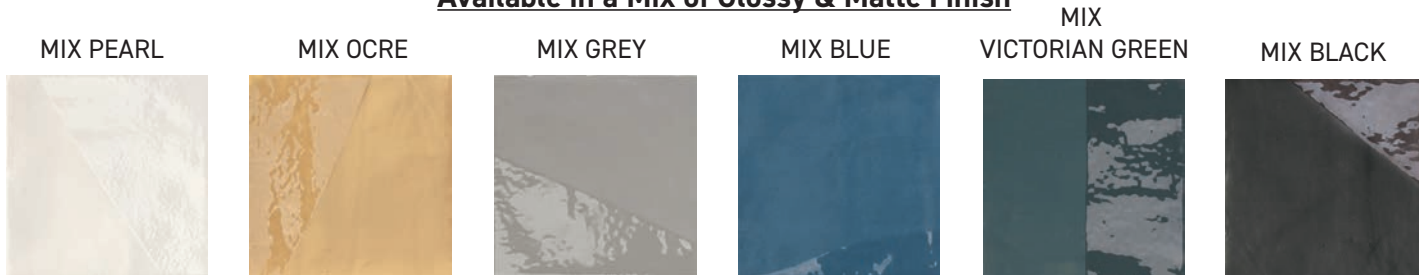

PORCELAIN | WALL / FLOOR

STYLE: Picket Dark Blue

SERIES: ON & OFF

STYLE: Ocre shown in Matte and Mix Matte/Glossy random

Available in Glossy & Matte Finish

Available in Matte Finish Only

Available in a Mix of Glossy & Matte Finish

Available in all colors

ALL SIZES ARE NOMINAL

STYLE	SIZE	THICKNESS	SF / BX	PCS / BX	LBS / BX	SF / PL	LBS / PI	BOX / PL	INTERIOR		EXTERIOR			EDGE	FINISH	D.C.O.F WET
									WALL	FLOOR	WALL	FLOOR	POOL			
Picket	2"x10"	1/4"	2.37	23	6.88	355.21	1,033.97	150	x	x	x			Non-Rectified	Matte	≤0.42
Picket	2"x10"	1/4"	2.37	23	6.88	355.21	1,033.97	150	x	x	x			Non-Rectified	Glossy	N/A
Solid	5.5"x5.5"	1/4"	5.38	26	20.06	639.38	2,407.45	120	x	x	x			Non-Rectified	Matte	≤0.62
Mix	5.5"x5.5"	1/4"	5.38	26	20.06	639.38	2,407.45	120	x	x	x			Non-Rectified	Mix	≤0.62