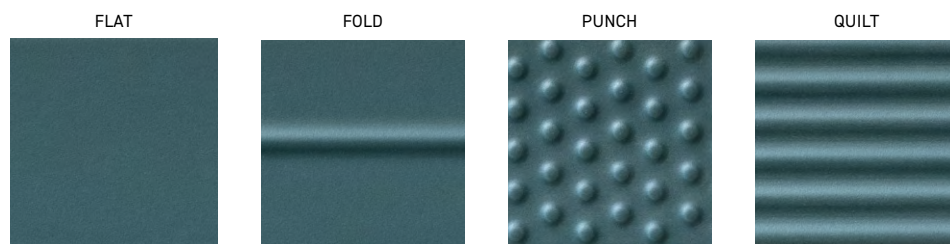

Colors available

Styles (Available in All Colors)

STYLE: Niveo Fold and Niveo Flat

Colors available

Styles (Available in All Colors)

SIZE	THICKNESS	SF / BX	PCS / BX	LBS / BX	SF / PL	LBS / PL	BX / PL	INTERIOR		EXTERIOR			EDGE	FINISH	D.C.O.F
								WALL	FLOOR	WALL	FLOOR	POOL			WET
2"x10"	21/64"	4.74	28	14.11	511.92	1523.88	108	x					Non-Rectified	Matte/Glossy	N/A

All sizes are nominal