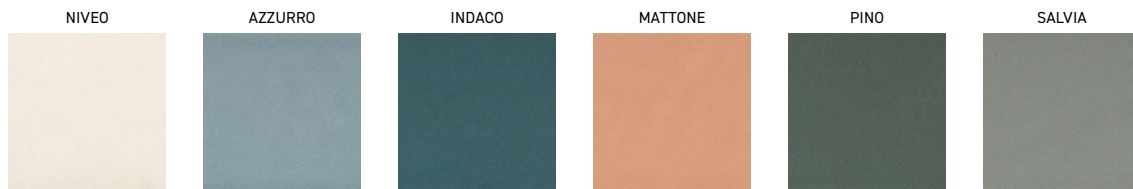

Colors available

Styles (Available in All Colors)

STYLE: Niveo Fold and Niveo Flat

Colors available

Styles (Available in All Colors)

SIZE	THICKNESS	SF / BX	PCS / BX	LBS / BX	SF / PL	LBS / PL	BX / PL	INTERIOR		EXTERIOR			EDGE	FINISH	D.C.O.F
								WALL	FLOOR	WALL	FLOOR	POOL			WET
2"x10"	21/64"	4.74	28	14.11	511.92	1523.88	108	x					Non-Rectified	Matte/Glossy	N/A