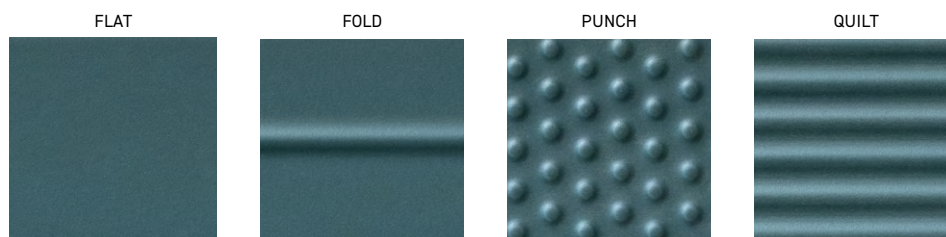

Colors available

Styles (Available in All Colors)

STYLE: Niveo Fold and Niveo Flat

Colors available

Styles (Available in All Colors)

SIZE	THICKNESS	SF / BX	PCS / BX	LBS / BX	SF / PL	LBS / PL	BX / PL	INTERIOR		EXTERIOR			EDGE	FINISH	D.C.O.F
								WALL	FLOOR	WALL	FLOOR	POOL			WET
2"x10"	21/64"	4.74	28	14.11	511.92	1523.88	108	x					Non-Rectified	Matte/Glossy	N/A