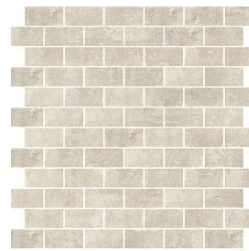

# PORCELAIN | WALL / FLOOR / MOSAIC

STYLE: Ash & Ash 1"x2" Brick Mosaic

SERIES: PATHWAY

STYLE: Fog

BLANC

ASH

FOG

SIZE	THICKNESS	SF / BX	PCS / BX	LBS / BX	SF / PL	LBS / PI	BOX / PL	INTERIOR		EXTERIOR			EDGE	FINISH	D.C.O.F WET
								WALL	FLOOR	WALL	FLOOR	POOL			
12"x24"	3/8"	15.751	8	56.8	504.032	1,817.6	32	x	x	x			Rectified	Satin/Semi-Polished	≥ 0.42
18"x36"	3/8"	22.189	5	81.675	399.402	1,470.15	18	x	x	x			Rectified	Satin	≥ 0.42

### Mosaics Available in All Colors

MOSAIC

BRICK MOSAIC

MOSAIC												
TYPE	SIZE	FINISH	CHIP SIZE	MOUNT	PCS/BOX	INTERIOR			EXTERIOR			MATERIAL
						WALL	FLOOR	WET AREA	WALL	FLOOR	POOL	
Brick Mosaic	12"x12"	Satin	1"x2"	Mesh	5	x	x	x	x		x	Porcelain
Mosaic	12"x12"	Satin	2"x2"	Mesh	5	x	x	x	x		x	Porcelain
BULLNOSE		FINISH		PC / BX	COVE BASE	FINISH	PCS / BX					
4"x24"		Satin		16	6"x12"	Satin	8					