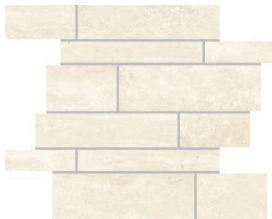

BIANCO BLOCK

SABBIA BLOCK

GRIGIO BLOCK

BIANCO MURETTO

SABBIA MURETTO

GRIGIO MURETTO

MOSAIC													
TYPE	SIZE	FINISH	CHIP SIZE	MOUNT	PCS/BOX	GROUT TYPE	INTERIOR			EXTERIOR			MATERIAL
							WALL	FLOOR	WET AREA	WALL	FLOOR	POOL	
Block	12"x12"	Matte	1.4"x1.4"	Mesh	10	Sanded	x	x	x	x			Porcelain
Muretto	12"x12"	Matte	Multi	Mesh	10	Sanded	x	x	x	x			Porcelain
		BULLNOSE	FINISH		PC / BX	COVE BASE	FINISH		PCS / BX				
		4"x24"	Matte		10	-	-		-				

All sizes are nominal

SERIES: PIAZZA

www.conceptsurfaces.com

YOU MIGHT ALSO LIKE:

Bottega, Folata, Harmony, High Line, Martique, Noble, Voyage, Windward