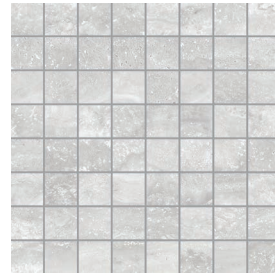

# PORCELAIN | WALL / FLOOR / MOSAIC

STYLE: Sabbia

SERIES: PIAZZA

STYLE: Grigio

BIANCO

SABBIA

GRIGIO

SIZE	THICKNESS	SF / BX	PCS / BX	LBS / BX	SF / PL	LBS / PL	BOX / PL	INTERIOR		EXTERIOR			EDGE	FINISH	D.C.O.F WET
								WALL	FLOOR	WALL	FLOOR	POOL			
4"x12"	21/64"	11.65	36	46.45	466	1858	40	x	x	x			Non-Rectified	Matte	0.51
12"x24"	21/64"	15.5	8	61.4	496	1964.8	32	x	x	x			Rectified	Matte	0.51
12"x48"	21/64"	11.62	3	42.6	628.02	2300.4	54	x	x	x			Rectified	Matte	0.51
24"x48"	21/64"	15.5	2	61	558	2196	36	x	x	x			Rectified	Matte	0.51

BIANCO BLOCK

SABBIA BLOCK

GRIGIO BLOCK

BIANCO MURETTO

SABBIA MURETTO

GRIGIO MURETTO

MOSAIC													
TYPE	SIZE	FINISH	CHIP SIZE	MOUNT	PCS/BOX	GROUT TYPE	INTERIOR			EXTERIOR			MATERIAL
							WALL	FLOOR	WET AREA	WALL	FLOOR	POOL	
Block	12"x12"	Matte	1.4"x1.4"	Mesh	10	Sanded	x	x	x	x			Porcelain
Muretto	12"x12"	Matte	Multi	Mesh	10	Sanded	x	x	x	x			Porcelain
		BULLNOSE	FINISH		PC / BX	COVE BASE	FINISH		PCS / BX				
		4"x24"	Matte		10	-	-		-				

All sizes are nominal

SERIES: PIAZZA

www.conceptsurfaces.com

YOU MIGHT ALSO LIKE:

Bottega, Folata, Harmony, High Line, Martique, Noble, Voyage, Windward