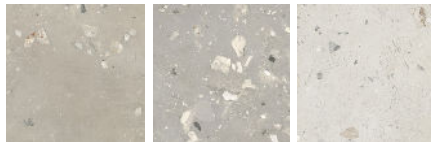

PEBBLE

SERIES

PEBBLE

FIELD

BEIGE

DARK

FLAX

GREIGE

GREY

TAUPE

WHITE

DECO

FLAX PEBBLE

GREIGE PEBBLE

WHITE PEBBLE

MOSAIC

**Available in Field Colors*

BLOCK MOSAIC

MURETTO MOSAIC

FIELD SIZE: 12"x24", 24"x24",
24"x48", 32"x32", 48"x48"; 2cm:
24"x24", 32"x32"; 6mm: 48"x110"
Deco: 24"x48", 48"x48"
(Sizes 24"x24"x2cm 32"x32"x2cm are
only available in colors **FLAX, TAUPE**
and **GREY**)

Deco: Pebble Deco only comes in
sizes 24"x48" and 48"x48" in colors
WHITE, FLAX, and GREIGE)

MOSAIC SIZE: 2"x2" Block Mosaic
(12"x12" mesh mount), 1"x4" Muretto
Mosaic (12"x12" mesh mount)

FINISH: Matte, Anti-Slip