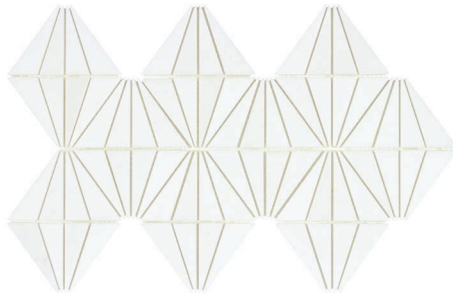

MOSAICS | NATURAL STONE

STYLE: Marquis White

SERIES: REGGENZA

STYLE: Regal White (inset only)

MARQUIS WHITE

REGAL WHITE

MOSAIC														INTERIOR			EXTERIOR		
SIZE	CHIP SIZE	THICKNESS	FINISH	GROUT TYPE	MATERIAL	MOUNT	SF / BX	PCS / BX	LBS / BX	SF / PL	LBS / PL	BOX / PL	WALL	FLOOR	WALL	FLOOR	POOL		
Marquis 8"X13"	Multi	3/8"	Polished	Unsanded	Natural Stone	Mesh	7.3	10	32.00	459.90	2016	63	x		x				
Regal 10"x12"	Multi	3/8"	Polished	Unsanded	Natural stone	Mesh	8.5	10	36.60	535.50	2305.80	63	x		x				