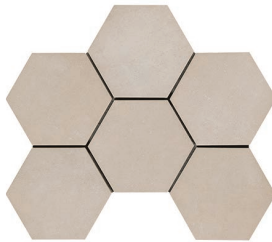

# PORCELAIN | WALL / FLOOR

STYLE: Hexagon Mix

SERIES: RETRO

STYLE: Hexagon Mix

VANILLA BRICK

CORDA BRICK

POLVERE BRICK

PELTRO BRICK

TABACCO BRICK

VANILLA

CORDA

POLVERE

PELTRO

TABACCO

VANILLA HEXAGON

CORDA HEXAGON

POLVERE HEXAGON

PELTRO HEXAGON

TABACCO HEXAGON

SIZE	THICKNESS	SF / BX	PCS / BX	LBS / BX	SF / PL	LBS / PL	BOX / PL	INTERIOR		EXTERIOR			EDGE	FINISH	D.C.O.F WET
								WALL	FLOOR	WALL	FLOOR	POOL			
8"x8" Hexagon	3/8"	4.96	16	21.21	496	2121	100	x	x	x			Non-Rectified	Matte	0.42
3"x11"	3/8"	10.50	50	42.00	546	2184	52	x	x	x			Non-Rectified	Matte	0.42
12"x24"	3/8"	9.71	5	48.14	388	2311	48	x	x	x			Rectified	Matte	0.42