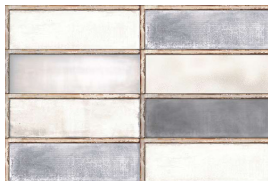

REFLECTIONS

SERIES

REFLECTIONS

FIELD

FIELD SIZE: 4"x12", 8"x24"
FINISH: *Glossy*
EDGE: *Non-Rectified*
APPLICATION: *Wall*

WHITE

GREEN

GREY

STEEL

**Above panels show the variation in the product*

QRious? CHAT
WITH OUR TEAM!

ORDER
SAMPLES NOW!