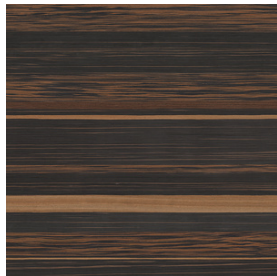

RUTH

SERIES

RUTH

FIELD

FIELD SIZE: *LIGHT & DARK: 48"x48";*

BLEND: 48"x110"

FINISH: *Matte*

EDGE: *Rectified*

APPLICATION: *Wall, Floor*

LIGHT

DARK

BLEND

QRious? CHAT
WITH OUR TEAM!

ORDER
SAMPLES NOW!