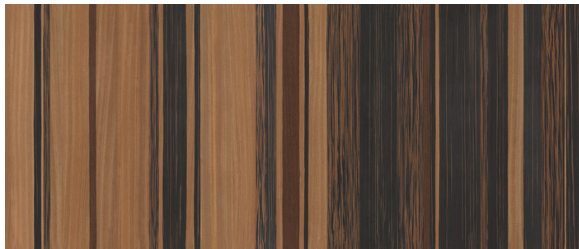

RUTH

SERIES

RUTH

FIELD

FIELD SIZE: *LIGHT & DARK: 48"x48";*

BLEND: 48"x110"

FINISH: *Matte*

EDGE: *Rectified*

APPLICATION: *Wall, Floor*

LIGHT

DARK

BLEND

QRious? CHAT
WITH OUR TEAM!

ORDER
SAMPLES NOW!