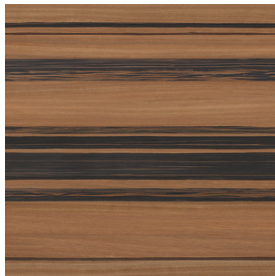

RUTH

SERIES

RUTH

FIELD

FIELD SIZE: *LIGHT & DARK: 48"x48";*

BLEND: 48"x110"

FINISH: *Matte*

EDGE: *Rectified*

APPLICATION: *Wall, Floor*

LIGHT

DARK

BLEND

QRious? CHAT
WITH OUR TEAM!

ORDER
SAMPLES NOW!