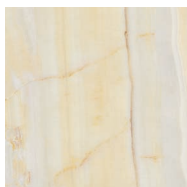

STYLE: Onice Ghiaccio

STYLE: Onice Reale

THASSOS

CALACATTA

CREMA MARFIL

ONICE PERLA

ONICE ORO

BIANCO VENATO EXTRA

ONICE GHIACCIO\*

ONICE REALE\*

ONICE GIADA\*

### Book Match Styles\*

BIANCO VENATO EXTRA

CALACATTA

ONICE GHIACCIO

ONICE GIADA

SIZE	THICKNESS	SF / PC	PCS / BX	LBS / BX	SF / PL	LBS / PL	BOX / PL	INTERIOR		EXTERIOR			EDGE	FINISH	D.C.O.F WET
								WALL	FLOOR	WALL	FLOOR	POOL			
30"x60"	6mm	24.22	2	69.73	629.72	1812.98	26	x	x	x			Rectified	Matte	≥0.65
30"x60"	6mm	24.22	2	69.73	629.72	1812.98	26	x	x†	x			Rectified	Polished	N/A
60"x60"	6mm	24.22	1	69.73	629.72	1812.98	24	x	x	x			Rectified	Matte	≥0.65
60"x60"	6mm	24.22	1	69.73	629.72	1812.98	24	x	x†	x			Rectified	Polished	N/A
60"x120"	6mm	48.43	1	139.46	581.16	1673.52	12	x	x	x			Rectified	Matte	≥0.65
60"x120"	6mm	48.43	1	139.46	581.16	1673.52	12	x	x†	x			Rectified	Polished	N/A