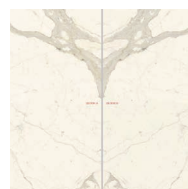

ONICE GHIACCIO\*

ONICE REALE\*

ONICE GIADA\*

### Book Match Styles\*

BIANCO VENATO EXTRA

CALACATTA

ONICE GHIACCIO

ONICE GIADA

SIZE	THICKNESS	SF / PC	PCS / BX	LBS / BX	SF / PL	LBS / PL	BOX / PL	INTERIOR		EXTERIOR			EDGE	FINISH	D.C.O.F WET
								WALL	FLOOR	WALL	FLOOR	POOL			
30"x60"	6mm	24.22	2	69.73	629.72	1812.98	26	x	x	x			Rectified	Matte	≥0.65
30"x60"	6mm	24.22	2	69.73	629.72	1812.98	26	x	x†	x			Rectified	Polished	N/A
60"x60"	6mm	24.22	1	69.73	629.72	1812.98	24	x	x	x			Rectified	Matte	≥0.65
60"x60"	6mm	24.22	1	69.73	629.72	1812.98	24	x	x†	x			Rectified	Polished	N/A
60"x120"	6mm	48.43	1	139.46	581.16	1673.52	12	x	x	x			Rectified	Matte	≥0.65
60"x120"	6mm	48.43	1	139.46	581.16	1673.52	12	x	x†	x			Rectified	Polished	N/A