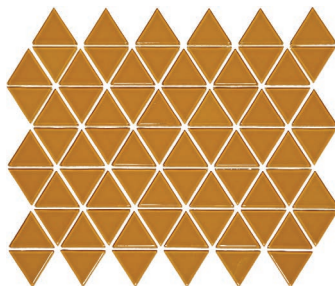

STYLE: Blanco

BLANCO

ARENA

CAFE

AMARILLO

VERDE

CARBON

MOSAICS													
TYPE	SIZE	FINISH	CHIP SIZE	MOUNT	PCS/ BOX	GROUT TYPE	INTERIOR			EXTERIOR			MATERIAL
							WALL	FLOOR	WET AREA	WALL	FLOOR	POOL	
Mosaic	10.71"x12.52"	Glossy	1.89"x1.89"	Mesh	20	Unsanded	x		x	x		x	Glass

www.conceptsurfaces.com

Series: Trieste  
 YOU MIGHT ALSO LIKE:  
 CLASSIC, S.S.S., GENOA, NAPLES 2.0