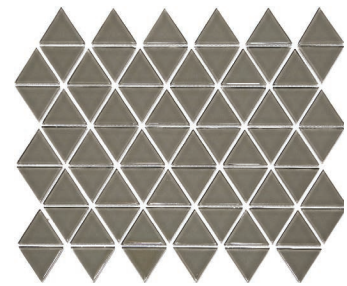

STYLE: Blanco

BLANCO

ARENA

CAFE

AMARILLO

VERDE

CARBON

MOSAICS													
TYPE	SIZE	FINISH	CHIP SIZE	MOUNT	PCS/ BOX	GROUT TYPE	INTERIOR			EXTERIOR			MATERIAL
							WALL	FLOOR	WET AREA	WALL	FLOOR	POOL	
Mosaic	10.71"x12.52"	Glossy	1.89"x1.89"	Mesh	20	Unsanded	x		x	x		x	Glass

www.conceptsurfaces.com

Series: Trieste  
 YOU MIGHT ALSO LIKE:  
 CLASSIC, S.S.S., GENOA, NAPLES 2.0