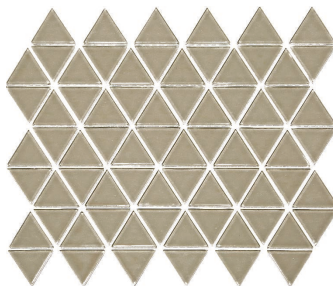

STYLE: Blanco

BLANCO

ARENA

CAFE

AMARILLO

VERDE

CARBON

MOSAICS													
TYPE	SIZE	FINISH	CHIP SIZE	MOUNT	PCS/ BOX	GROUT TYPE	INTERIOR			EXTERIOR			MATERIAL
							WALL	FLOOR	WET AREA	WALL	FLOOR	POOL	
Mosaic	10.71"x12.52"	Glossy	1.89"x1.89"	Mesh	20	Unsanded	x		x	x		x	Glass