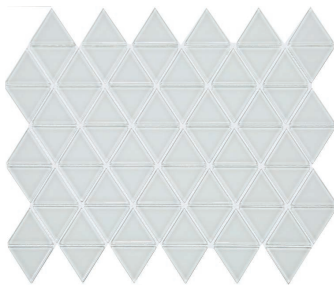

STYLE: Blanco

BLANCO

ARENA

CAFE

AMARILLO

VERDE

CARBON

MOSAICS													
TYPE	SIZE	FINISH	CHIP SIZE	MOUNT	PCS/ BOX	GROUT TYPE	INTERIOR			EXTERIOR			MATERIAL
							WALL	FLOOR	WET AREA	WALL	FLOOR	POOL	
Mosaic	10.71"x12.52"	Glossy	1.89"x1.89"	Mesh	20	Unsanded	x		x	x		x	Glass

www.conceptsurfaces.com

Series: Trieste  
 YOU MIGHT ALSO LIKE:  
 CLASSIC, S.S.S., GENOA, NAPLES 2.0