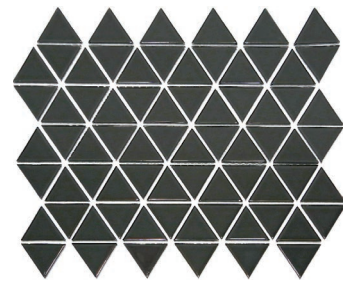

STYLE: Blanco

BLANCO

ARENA

CAFE

AMARILLO

VERDE

CARBON

MOSAICS													
TYPE	SIZE	FINISH	CHIP SIZE	MOUNT	PCS/ BOX	GROUT TYPE	INTERIOR			EXTERIOR			MATERIAL
							WALL	FLOOR	WET AREA	WALL	FLOOR	POOL	
Mosaic	10.71"x12.52"	Glossy	1.89"x1.89"	Mesh	20	Unsanded	x		x	x		x	Glass

www.conceptsurfaces.com

Series: Trieste  
 YOU MIGHT ALSO LIKE:  
 CLASSIC, S.S.S., GENOA, NAPLES 2.0