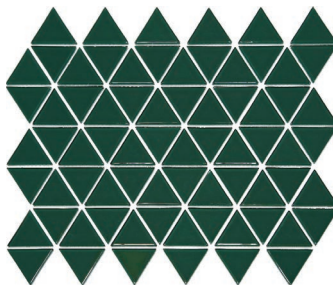

STYLE: Blanco

BLANCO

ARENA

CAFE

AMARILLO

VERDE

CARBON

MOSAICS													
TYPE	SIZE	FINISH	CHIP SIZE	MOUNT	PCS/ BOX	GROUT TYPE	INTERIOR			EXTERIOR			MATERIAL
							WALL	FLOOR	WET AREA	WALL	FLOOR	POOL	
Mosaic	10.71"x12.52"	Glossy	1.89"x1.89"	Mesh	20	Unsanded	x		x	x		x	Glass