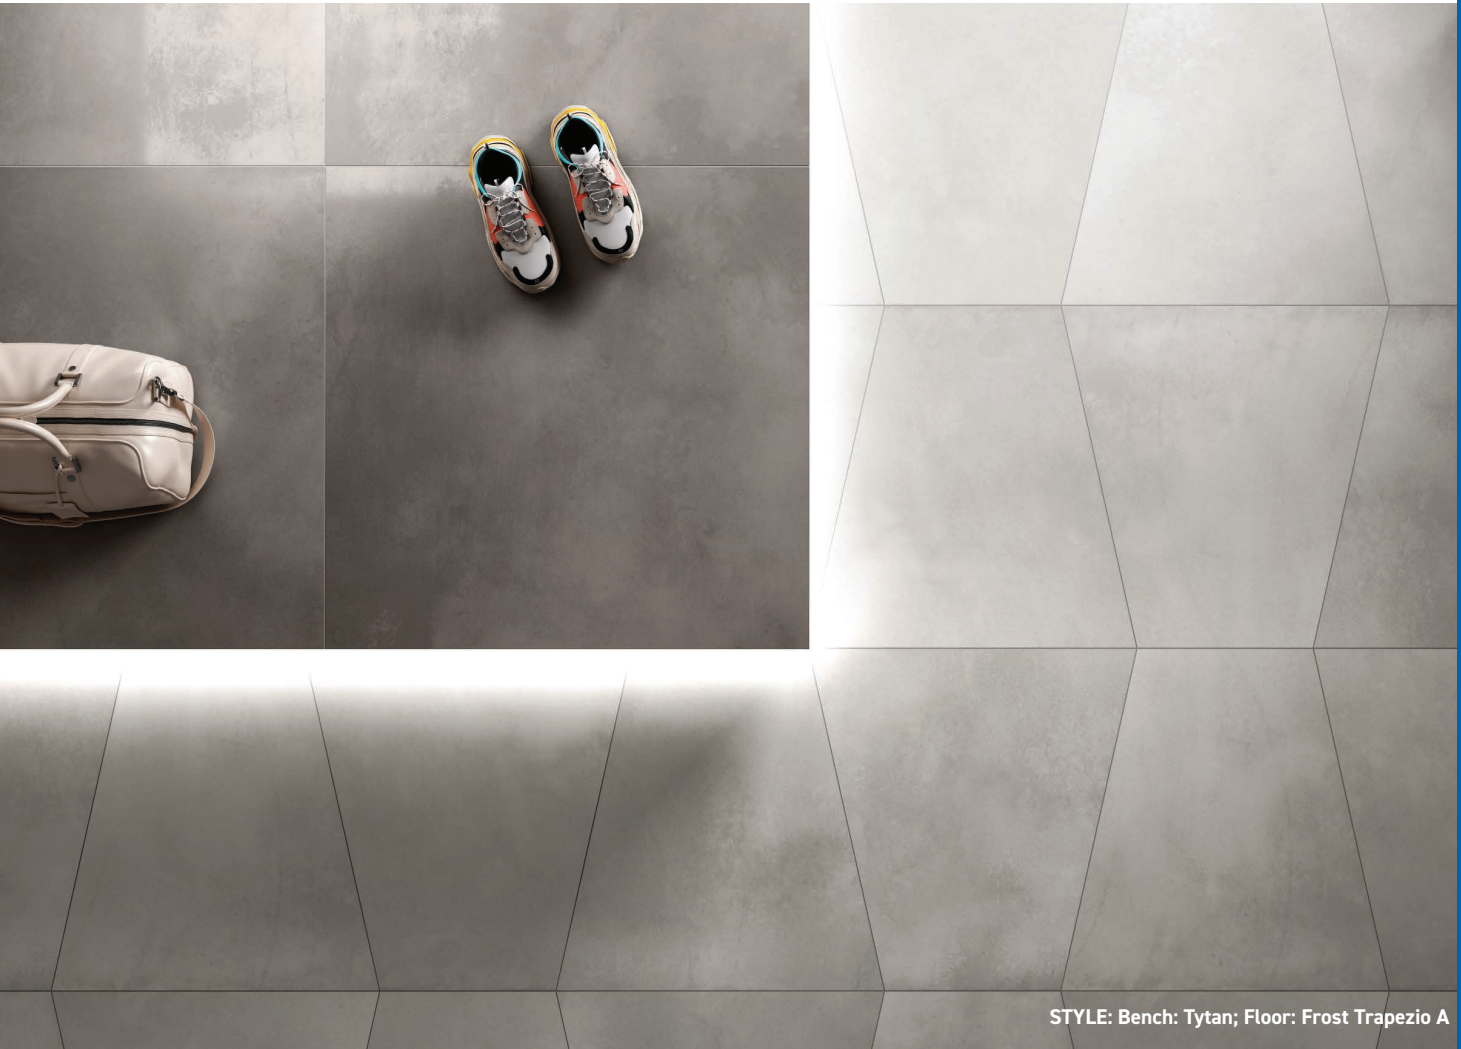

# PORCELAIN | WALL / FLOOR

STYLE: Bench: Tytan; Floor: Frost Trapezio A

SERIES: VAPOR

STYLE: Clay Decoro Honeycomb

FROST

CLAY

TYTAN

DARK

**Available in All Colors**

4K\*

HONEYCOMB\*

TRAPEZIO A

TRAPEZIO B

SIZE	THICKNESS	SF / BX	PCS / BX	LBS / BX	SF / PL	LBS / PI	BOX / PL	INTERIOR		EXTERIOR			EDGE	FINISH	D.C.O.F WET
								WALL	FLOOR	WALL	FLOOR	POOL			
8"x8"	3/8"	10.77	25	46.03	581.58	2485.62	54	x	x'	x			Rectified	Honed	N/A
6"x24" Trapezio B	3/8"	9.69	10	24.26	387.6	970.4	40	x	x'	x			Rectified	Honed	N/A
23"x24" Trapezio A	3/8"	8.34	3	39.36	250.2	1180.8	30	x	x'	x			Rectified	Honed	N/A
8"x48"	3/8"	10.34	4	46.75	496.32	2244	48	x	x'	x			Rectified	Honed	N/A
24"x24"	3/8"	15.5	4	69.24	465	2077.2	30	x	x	x			Rectified	Matte	≥0.42
24"x24"	2cm	7.75	2	74.97	232.5	2249.1	30		x		x	x	Rectified	Antislip	≥0.42
24"x48"	3/8"	15.5	2	70.34	542.5	2461.9	35	x	x	x			Rectified	Matte	≥0.42
24"x48"	3/8"	15.5	2	70.34	542.5	2461.9	35	x	x'	x			Rectified	Honed	N/A
36"x36"	3/8"	17.44	2	79.38	348.8	1587.6	20	x	x	x			Rectified	Matte	≥0.42

\* Honed finish (including decos) are suitable for floors in light commercial applications (no wet areas)

\* 4K and Honeycomb decors available in 8x8, 8x48 and 24x48, honed finish.

BULLNOSE	FINISH	PC / BX	STAIR TREAD	FINISH	PCS / BX
3"x24"	Honed	12	-	-	-