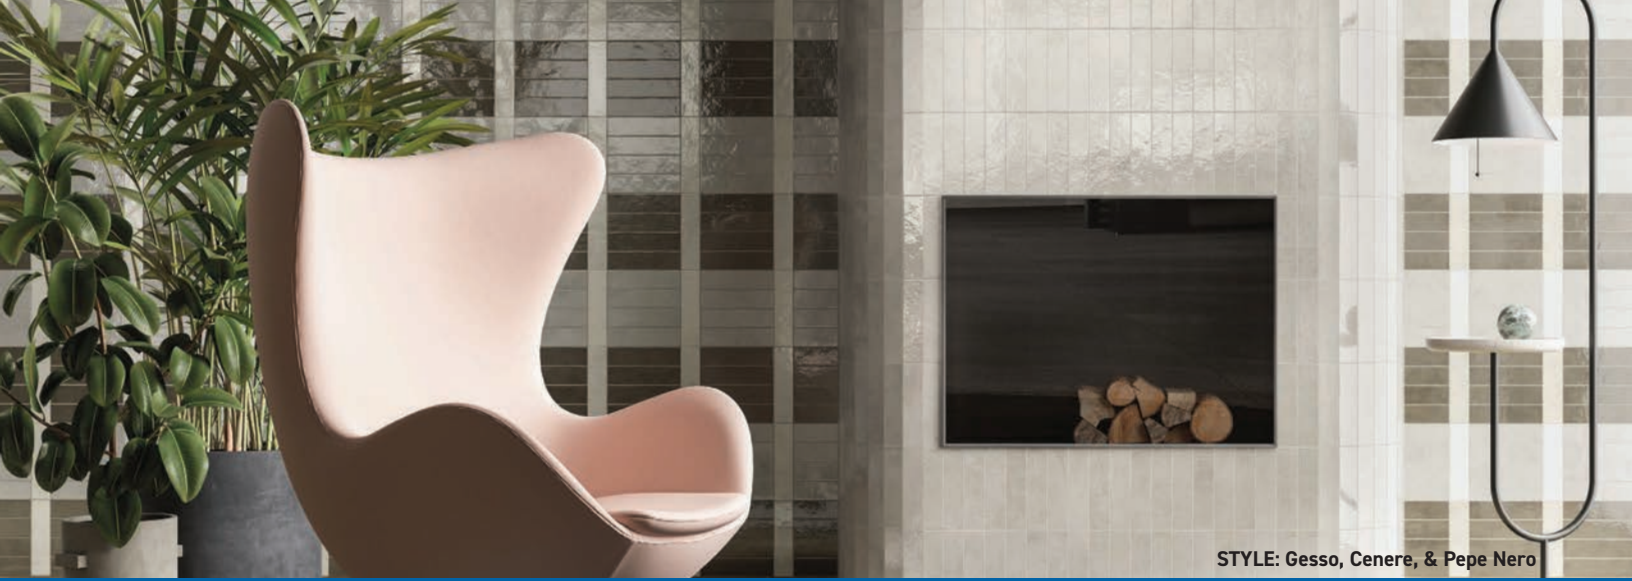

PORCELAIN | WALL / FLOOR

STYLE: Gesso, Guado & Pepe Nero

SERIES: MESA

STYLE: Gesso, Cenere, & Pepe Nero

2"x8" Glossy

8"x8" Matte

SIZE	THICKNESS	SF / BX	PCS / BX	LBS / BX	SF / PL	LBS / PI	BOX / PL	INTERIOR		EXTERIOR			EDGE	FINISH	D.C.O.F WET
								WALL	FLOOR	WALL	FLOOR	POOL			
2"x8"	21/64"	9.05	84	35.28	407.25	1587.6	45	x	x†	x			Non-Rectified	Glossy	N/A
8"x8"	21/64"	12.49	29	44.98	562.05	2024.1	45	x	x	x			Non-Rectified	Matte	≥ 0.73

† 2x8 glossy tiles not suitable for floor in wet areas

All sizes are nominal

SERIES: MESA

www.conceptsurfaces.com

YOU MIGHT ALSO LIKE:

Bronx, On & Off, Pueblo, Millennium, Sedona, Shapes, Stack, Swatche, Trek