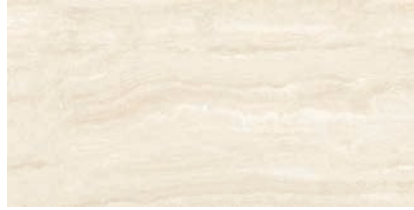

# PORCELAIN | WALL / FLOOR / MOSAIC

STYLE: Sabbia

SERIES: PIAZZA

STYLE: Grigio

BIANCO

SABBIA

GRIGIO

SIZE	THICKNESS	SF / BX	PCS / BX	LBS / BX	SF / PL	LBS / PL	BOX / PL	INTERIOR		EXTERIOR			EDGE	FINISH	D.C.O.F WET
								WALL	FLOOR	WALL	FLOOR	POOL			
4"x12"	21/64"	11.65	36	46.45	466	1858	40	x	x	x			Non-Rectified	Matte	0.51
12"x24"	21/64"	15.5	8	61.4	496	1964.8	32	x	x	x			Rectified	Matte	0.51
12"x48"	21/64"	11.62	3	42.6	628.02	2300.4	54	x	x	x			Rectified	Matte	0.51
24"x48"	21/64"	15.5	2	61	558	2196	36	x	x	x			Rectified	Matte	0.51

BIANCO BLOCK

SABBIA BLOCK

GRIGIO BLOCK

BIANCO MURETTO

SABBIA MURETTO

GRIGIO MURETTO

MOSAIC													
TYPE	SIZE	FINISH	CHIP SIZE	MOUNT	PCS/BOX	GROUT TYPE	INTERIOR			EXTERIOR			MATERIAL
							WALL	FLOOR	WET AREA	WALL	FLOOR	POOL	
Block	12"x12"	Matte	1.4"x1.4"	Mesh	10	Sanded	x	x	x	x			Porcelain
Muretto	12"x12"	Matte	Multi	Mesh	10	Sanded	x	x	x	x			Porcelain
							<b>BULLNOSE</b>	<b>FINISH</b>		<b>PC / BX</b>	<b>COVE BASE</b>	<b>FINISH</b>	<b>PCS / BX</b>
							4"x24"	Matte		10	-	-	-